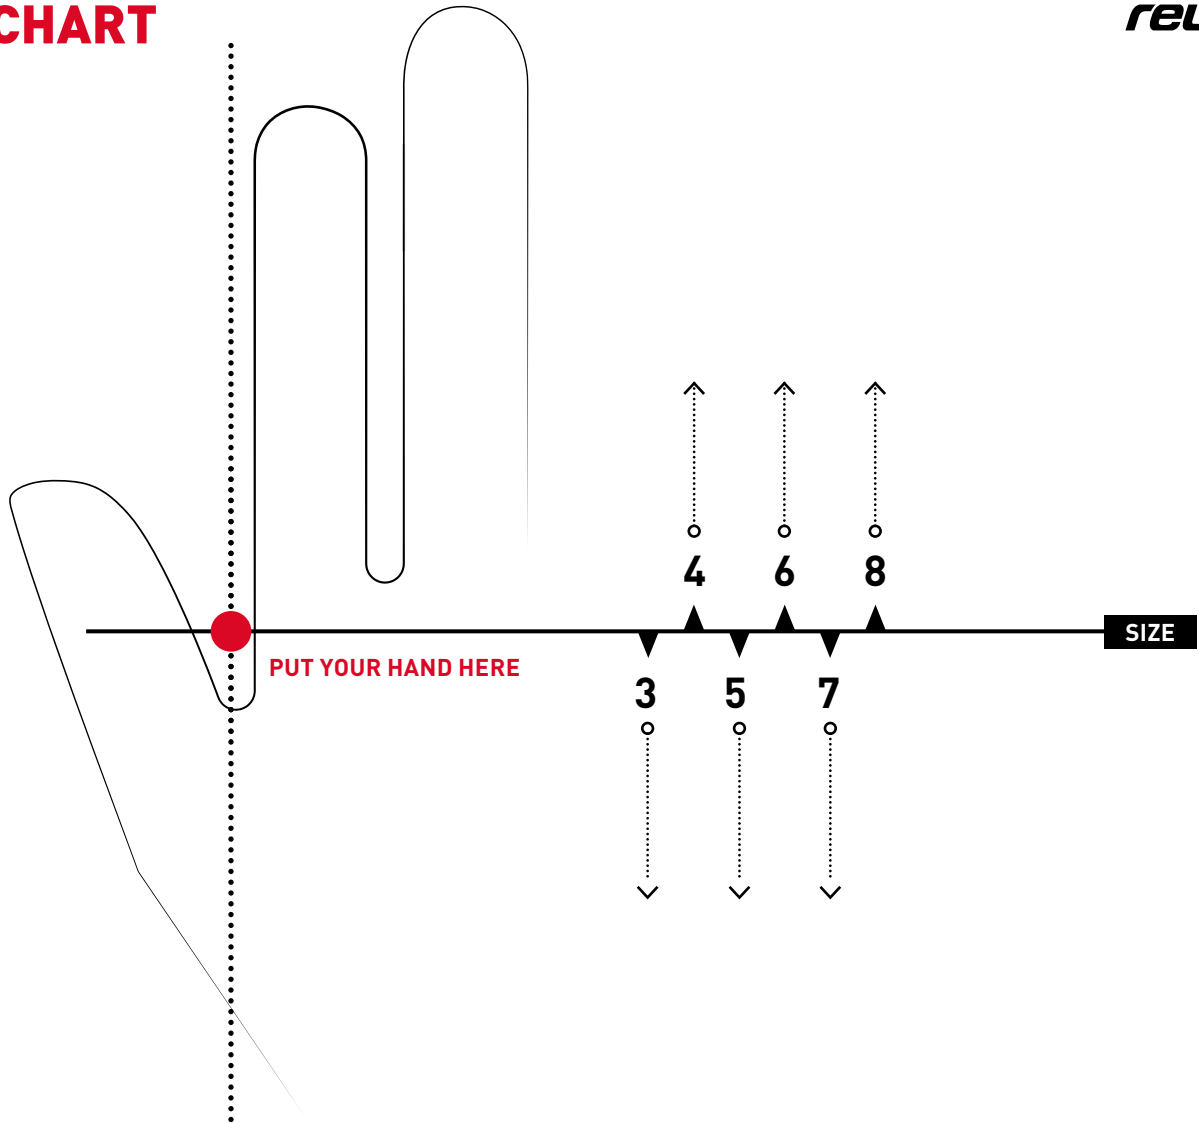

# SIZE CHART

JUNIOR

*reusch*

## PUT A RULER FOR CORRECT SCALING.

THE SIZE OF THIS RULER MUST MATCH WITH THE ACTUAL MEASURES.